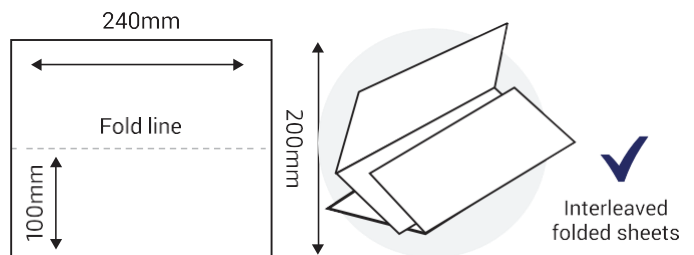

HighGSM: 39gsm

DIMENSIONS:

SPECIFICATIONS

Code	Product	Packs	Sheets	Weight
FOL01	Laminated Interfolded Hand Towels	12	2400	4.5kg
FOL02	Laminated Interfolded Hand Towels	10		

QUALITY PRODUCTS

**Single Ply
Virgin
Toilet Tissue**

**Double Ply Virgin
Toilet Tissue**

**Single Ply Mixed Grade
Toilet Tissue**

**Giant Decca Roll
Toilet Tissue**

SINGLE PLY VIRGIN

PACKAGING:

48,24 or 10 rolls per pack

DIMENSIONS:

100mm (W) X 110mm (L)